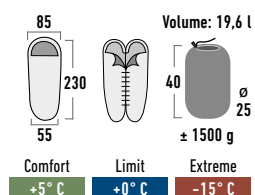

EN 13537

Dura Loft®
H1