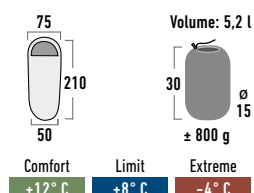

Steppung

- ▶ Oben: Loser Bezug
- ▶ Boden: Loser Bezug
- ▶ Verstellbare Kontur-Kapuze
- ▶ Reißverschluss Wärmeleiste
- ▶ Zwei-Wege Reißverschluss links
- ▶ RV-Schieber mit ergonomischer Griffmulde
- ▶ Innentasche
- ▶ Packsack

Lightweight mummy sleeping bag

- ▶ Blue-orange
- ▶ Shell: 185T Polyester
- ▶ Lining: 185T Polyester breathable

Filling

- ▶ Dura Loft H1
- ▶ Layer system
- ▶ Top: 1 x 150 g/m²
- ▶ Bottom: 1 x 150 g/m²
- ▶ Filling weight: appr. 380 g

Stitching

- ▶ Top: loose cover
- ▶ Bottom: loose cover
- ▶ Adjustable shaped hood
- ▶ Zip baffle
- ▶ Two way zipper, left
- ▶ Ergonomic shaped zip puller
- ▶ Inside pocket
- ▶ Stuff sac

EN 13537

Dura Loft®
H1