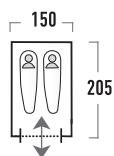

material tent

flysheet:

100% Polyester

groundsheet:

100% Polyethylen

poles:

7,9mm Fiberglass

material sleeping bag

shell:

100% Polyester

filling:

100% Polyester , 200gr/m²

liner:

100% Polyester

size:

185 x 75 cm

material mat

material:

100% EVA

size:

180 x 50 x 0,7cm