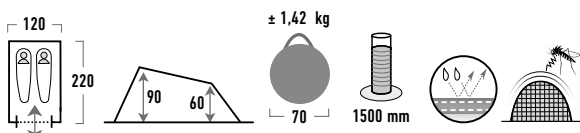

### Einfachdach Pop Up Zelt

- ▶ Grün-phantom
- ▶ 190T Polyester PU
- ▶ PE Boden
- ▶ Fiberglass 5 mm
- ▶ Reißverschluss Tragetasche

- ▶ Doppeltür mit ganzflächigem Gaze-Eingang
- ▶ 2 Dauerventilationen mit Abstandhalter
- ▶ Extra große Ventilation mit Abspann Funktion
- ▶ Wannenföden
- ▶ Innentaschen
- ▶ Lampenhalter

### Single skin pop up tent

- ▶ Green-phantom
- ▶ 190T Polyester PU
- ▶ PE groundsheet
- ▶ Fiberglass 5 mm
- ▶ Zipped carry bag

- ▶ Dual entry with full mesh door
- ▶ 2 permanent ventilations with distance holder
- ▶ Oversized ventilation with guy out function
- ▶ Tub floor
- ▶ Inner pockets
- ▶ Lamp holder