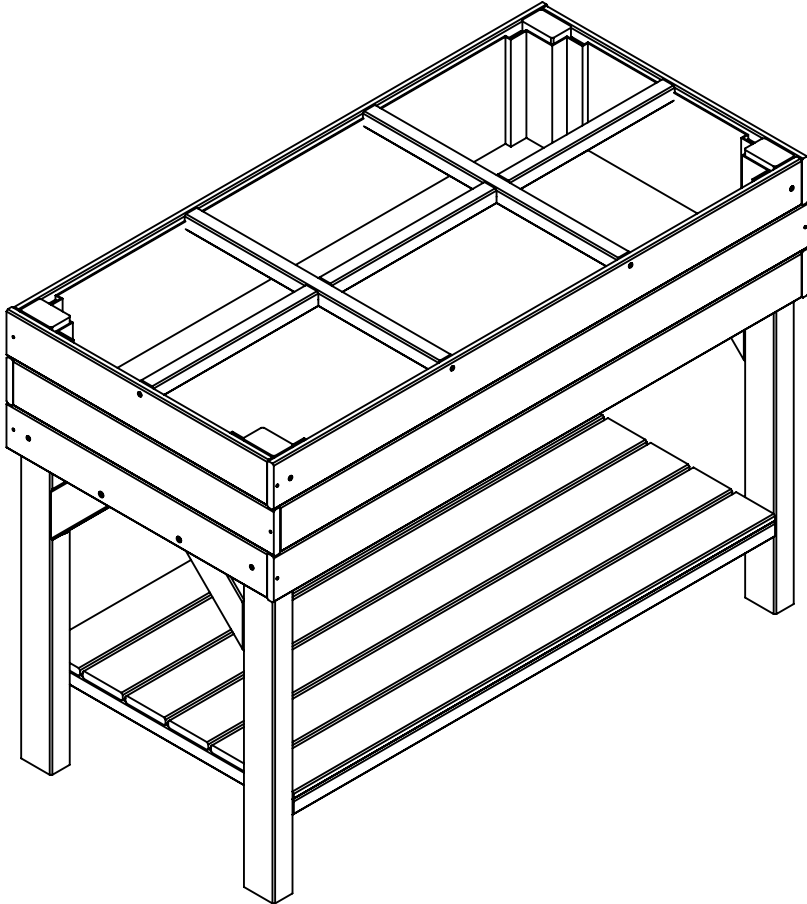

forest
style

Ref.002781

Vers.1

CARRE POTAGER

120x60x87 cm

forest-style

A

x1

B

x4

C

x1

D

x1

E

x2