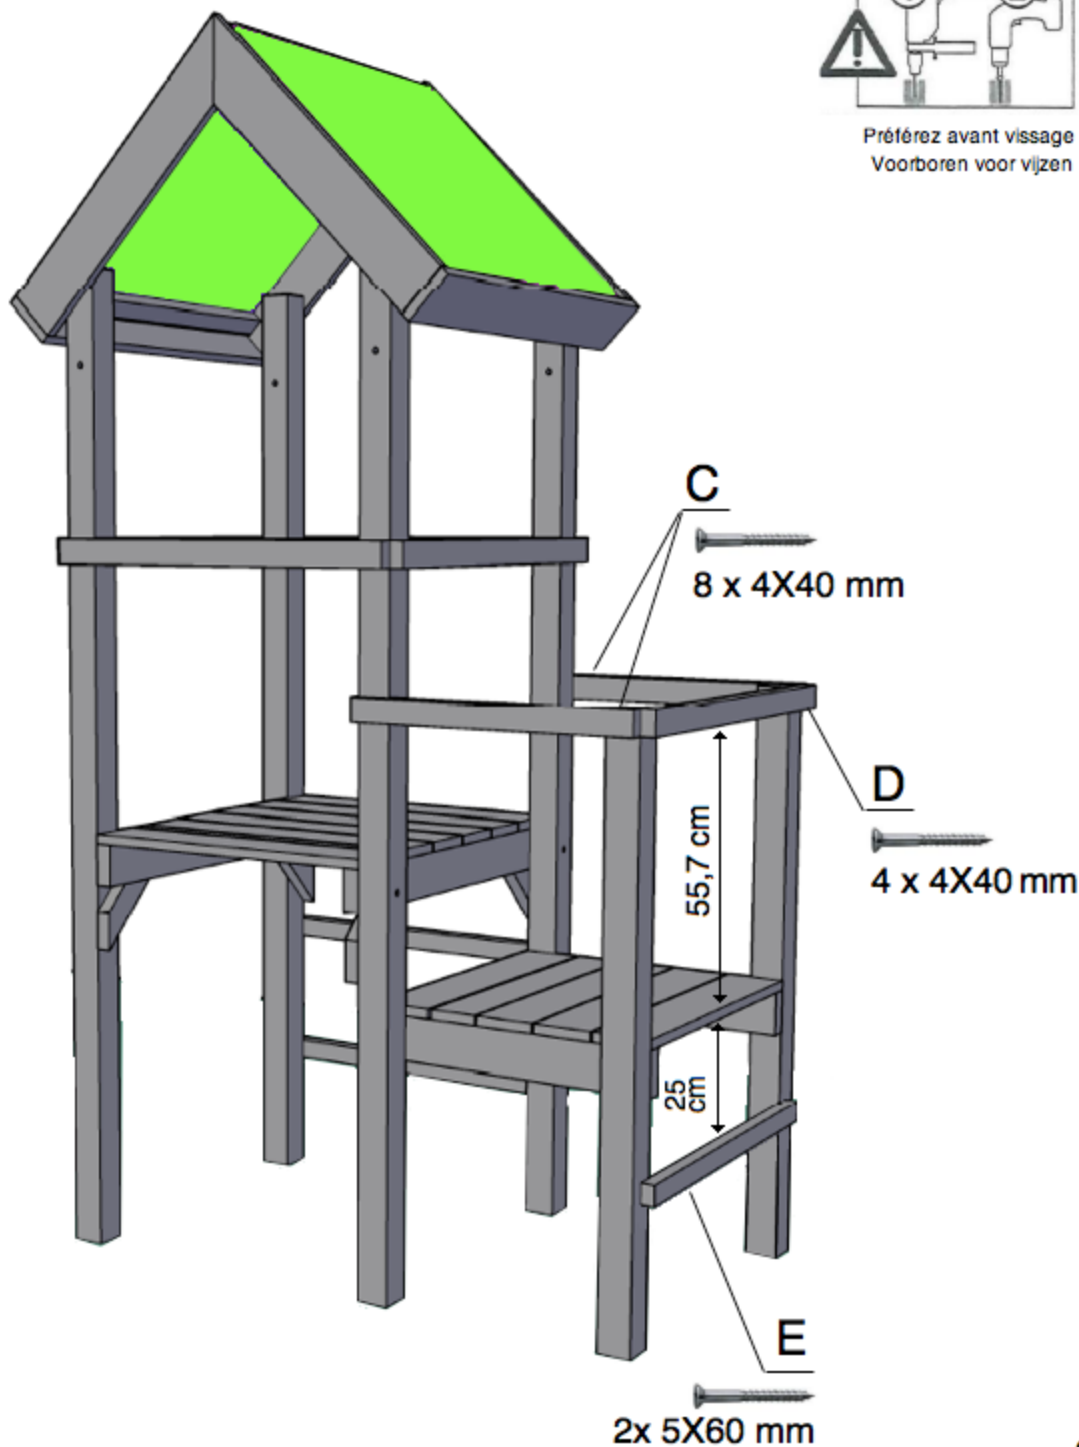

6

M

OPTION / OPTIE : LITTLE EDEN
PLANCHER SUPPLEMENTAIRE / EXTRA VLOER

2019 A

DRE 18 02 81

BnB
wood
MADE IN BELGIUM