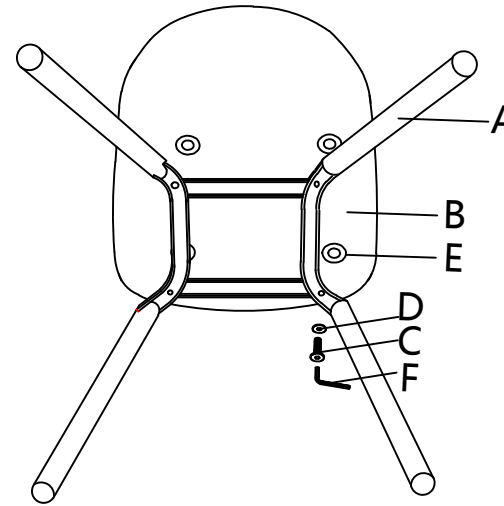

STOEL BULA ASSEMBLY

Parts	Picture	Description	QTY
A		Base	x1
B		Plastic shell	x1
C		Screw M6x18	x4
D		S.S washer	x4
E		Plastic washer	x4
F		Hex key	x1

Step 1

Step 2