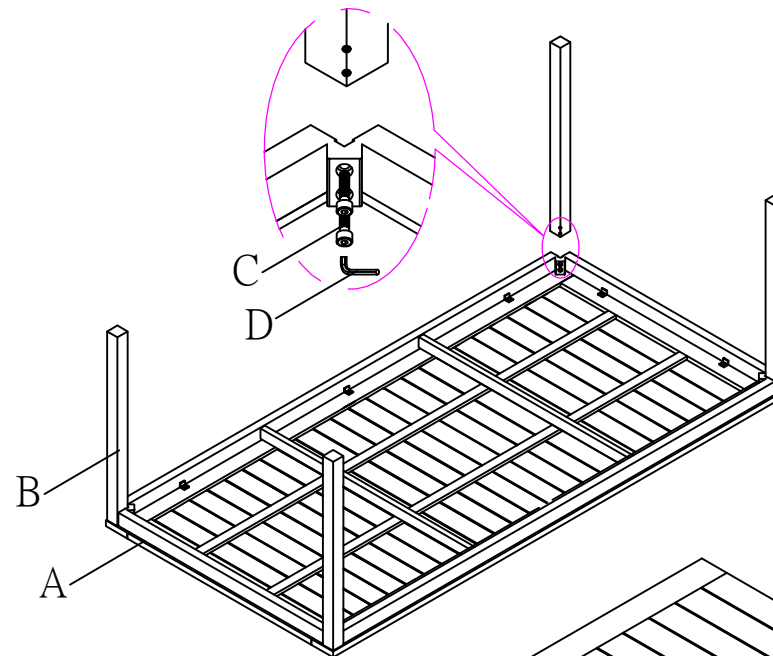

# TABLE MARBELLA 200X100 CM ALU Assembly Instruction

Parts	Picture	Description	QTY
A		Table top	x1
B		Table leg	x4
C		Screw	x8
D		Hex key	x1

Step 1

Step 2