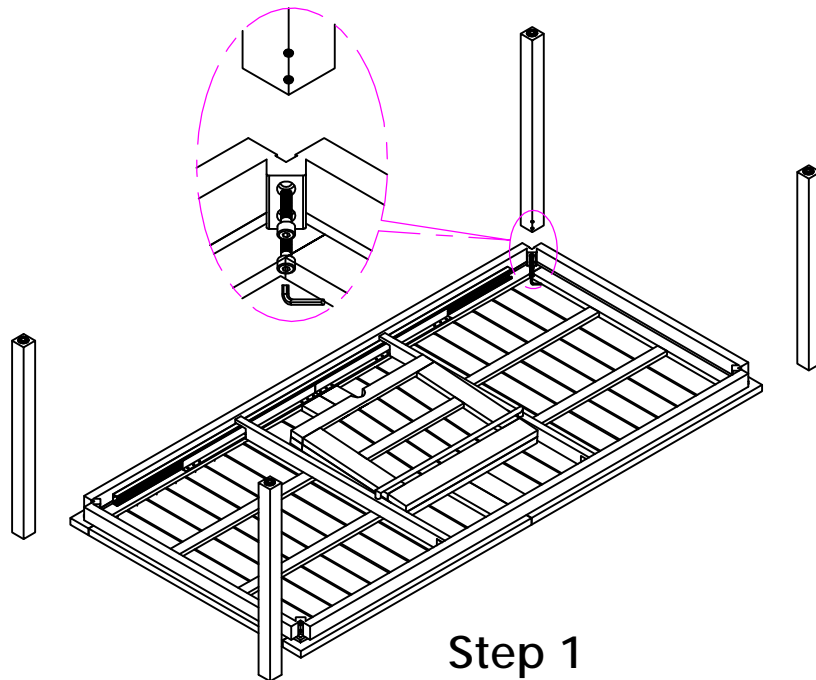

TABLE MARBELLA 200-257X90 CM ALU Assembly Instruction

Parts	Picture	Description	QTY
A		Top	x1
B		Leg	x4
C		Screw M8x35	x8
D		Hex key M6	x1

TABLE MARBELLA 200-257X90 CM ALU Assembly Instruction