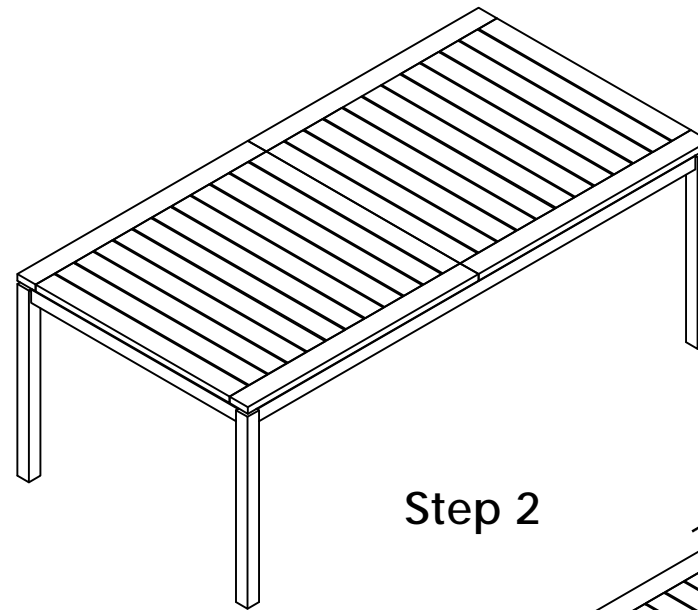

TABLE MARBELLA 200-257X90 CM ALU Assembly Instruction

Parts	Picture	Description	QTY
A		Top	x1
B		Leg	x4
C		Screw M8x35	x8
D		Hex key M6	x1

TABLE MARBELLA 200-257X90 CM ALU Assembly Instruction