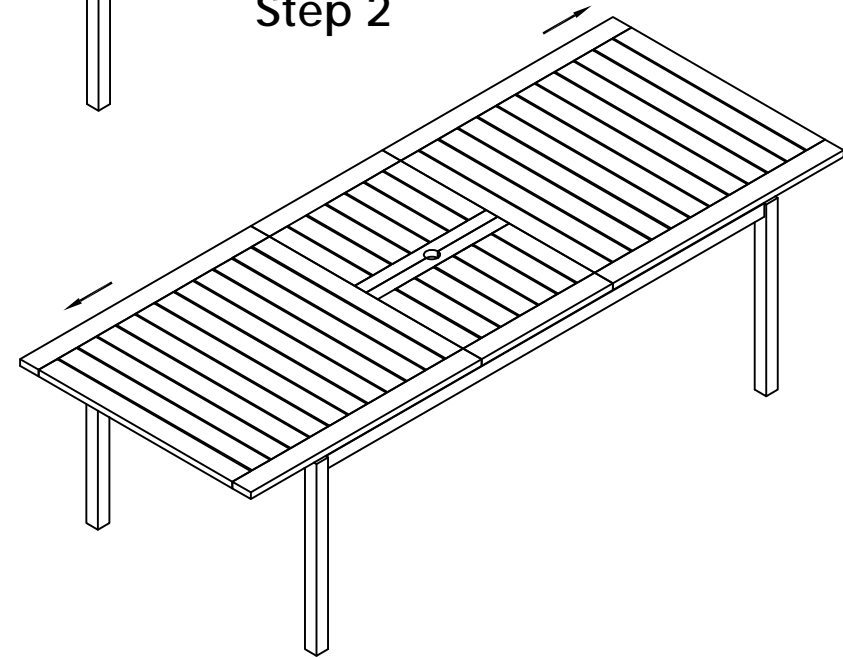

TABLE MARBELLA 200-257X90 CM ALU Assembly Instruction

Parts	Picture	Description	QTY
A		Top	x1
B		Leg	x4
C		Screw M8x35	x8
D		Hex key M6	x1

TABLE MARBELLA 200-257X90 CM ALU Assembly Instruction